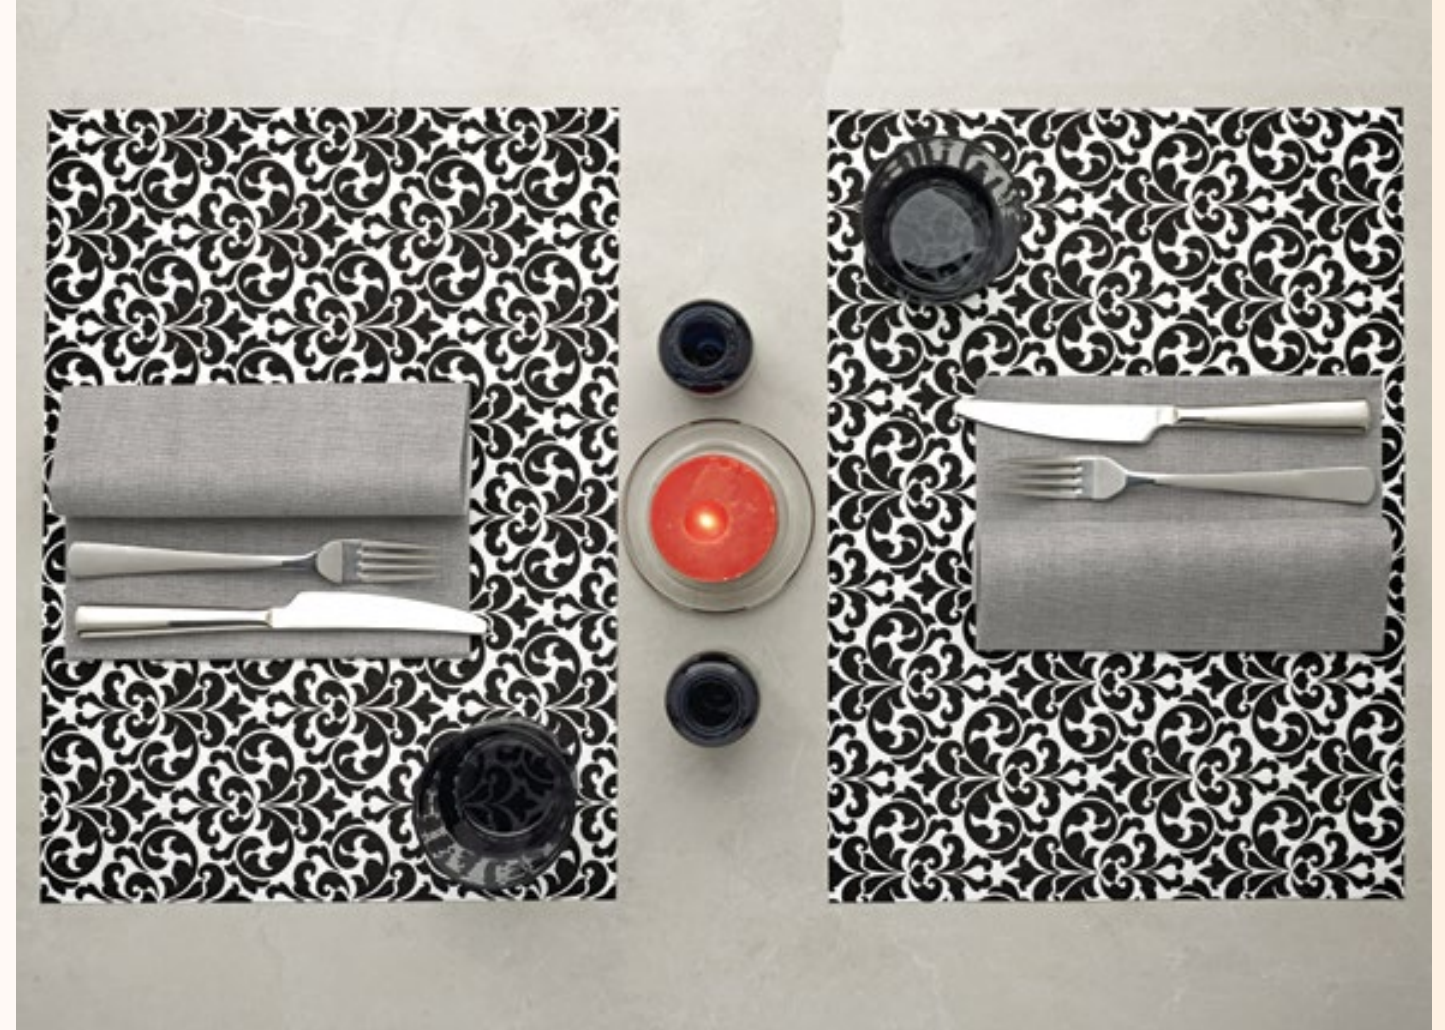

Vanity

L'infinita eleganza della lavorazione tessile in cinque colorazioni.
The never-ending elegance of textile effect in five colors.

TOVAGLIETTE - PLACEMATS - TISCHSETS - NAPPERONS - MANTELITAS

32X45cm **Vanity**

NEW

4339730
Vanity Beige
Pieces/Box 600
100 pcs x 6 pack

4339740
Vanity Sabbia
Pieces/Box 600
100 pcs x 6 pack

4339750
Vanity Antracite
Pieces/Box 600
100 pcs x 6 pack

4339660
Vanity Grigio
Pieces/Box 600
100 pcs x 6 pack

4339670
Vanity Marrone
Pieces/Box 600
100 pcs x 6 pack

32x45 Black & White / 45x45 1/6 T.U. Antracite