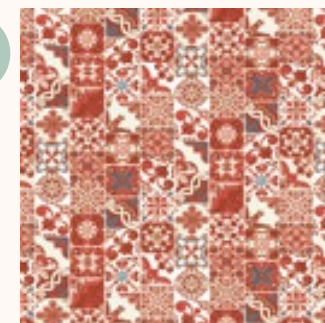

100x100 ALYSIA Bordeaux

100x100 ALYSIA Blu / 40x40 TINTA UNITA Blu

TOVAGLIE - TABLECLOTHS - TISCHDECKEN - NAPPES - MANTELES

120x120cm **Alysia**

NEW

**4124680**  
Alysia Bordeaux  
Pieces/Box 100  
20 pcs x 5 pack